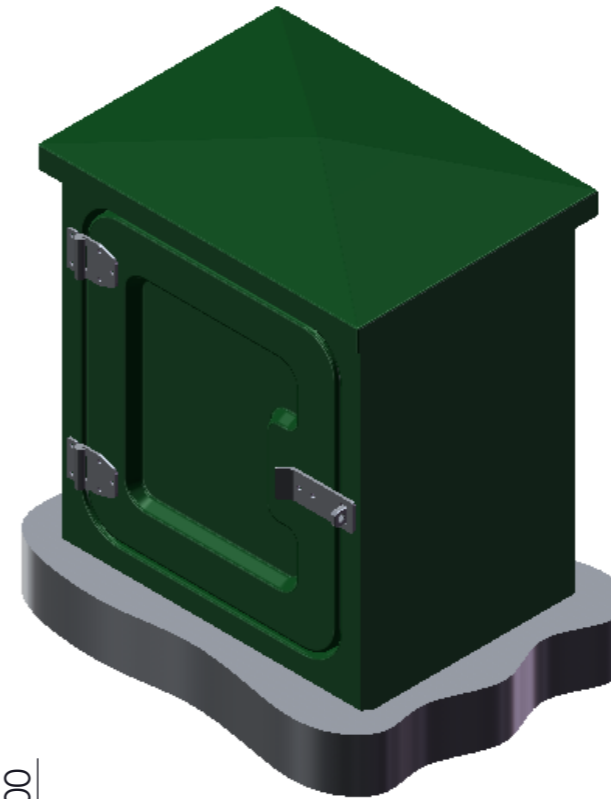

**Additional Notes :**

Clear door opening access - 384 x 454mm. GRP thickness of 4mm generally and 6mm at stress points.

Drawing Title: **GRP Cabinet KD Range**

Drawn By: DJD First Drawn Date: 12.01.18

GRP Enclosure Weights & Dimensions:-			
INTERNAL Size (m) :-	<b>W 554</b>	<b>D 331</b>	<b>H 637</b>
EXTERNAL Size (m) :-	<b>W 560</b>	<b>D 400</b>	<b>H 700</b>

Enclosure Weight :- **18 Kg**

Drawing / Part No: **KD1** Current Rev: **4**

CABINET OPTIONS
Varnished Backboard
Yale Type Lock
S/S Hasp & Staple

Drawing Type:-  
**OVERVIEW**  
Sheet :-  
**1 OF 1**