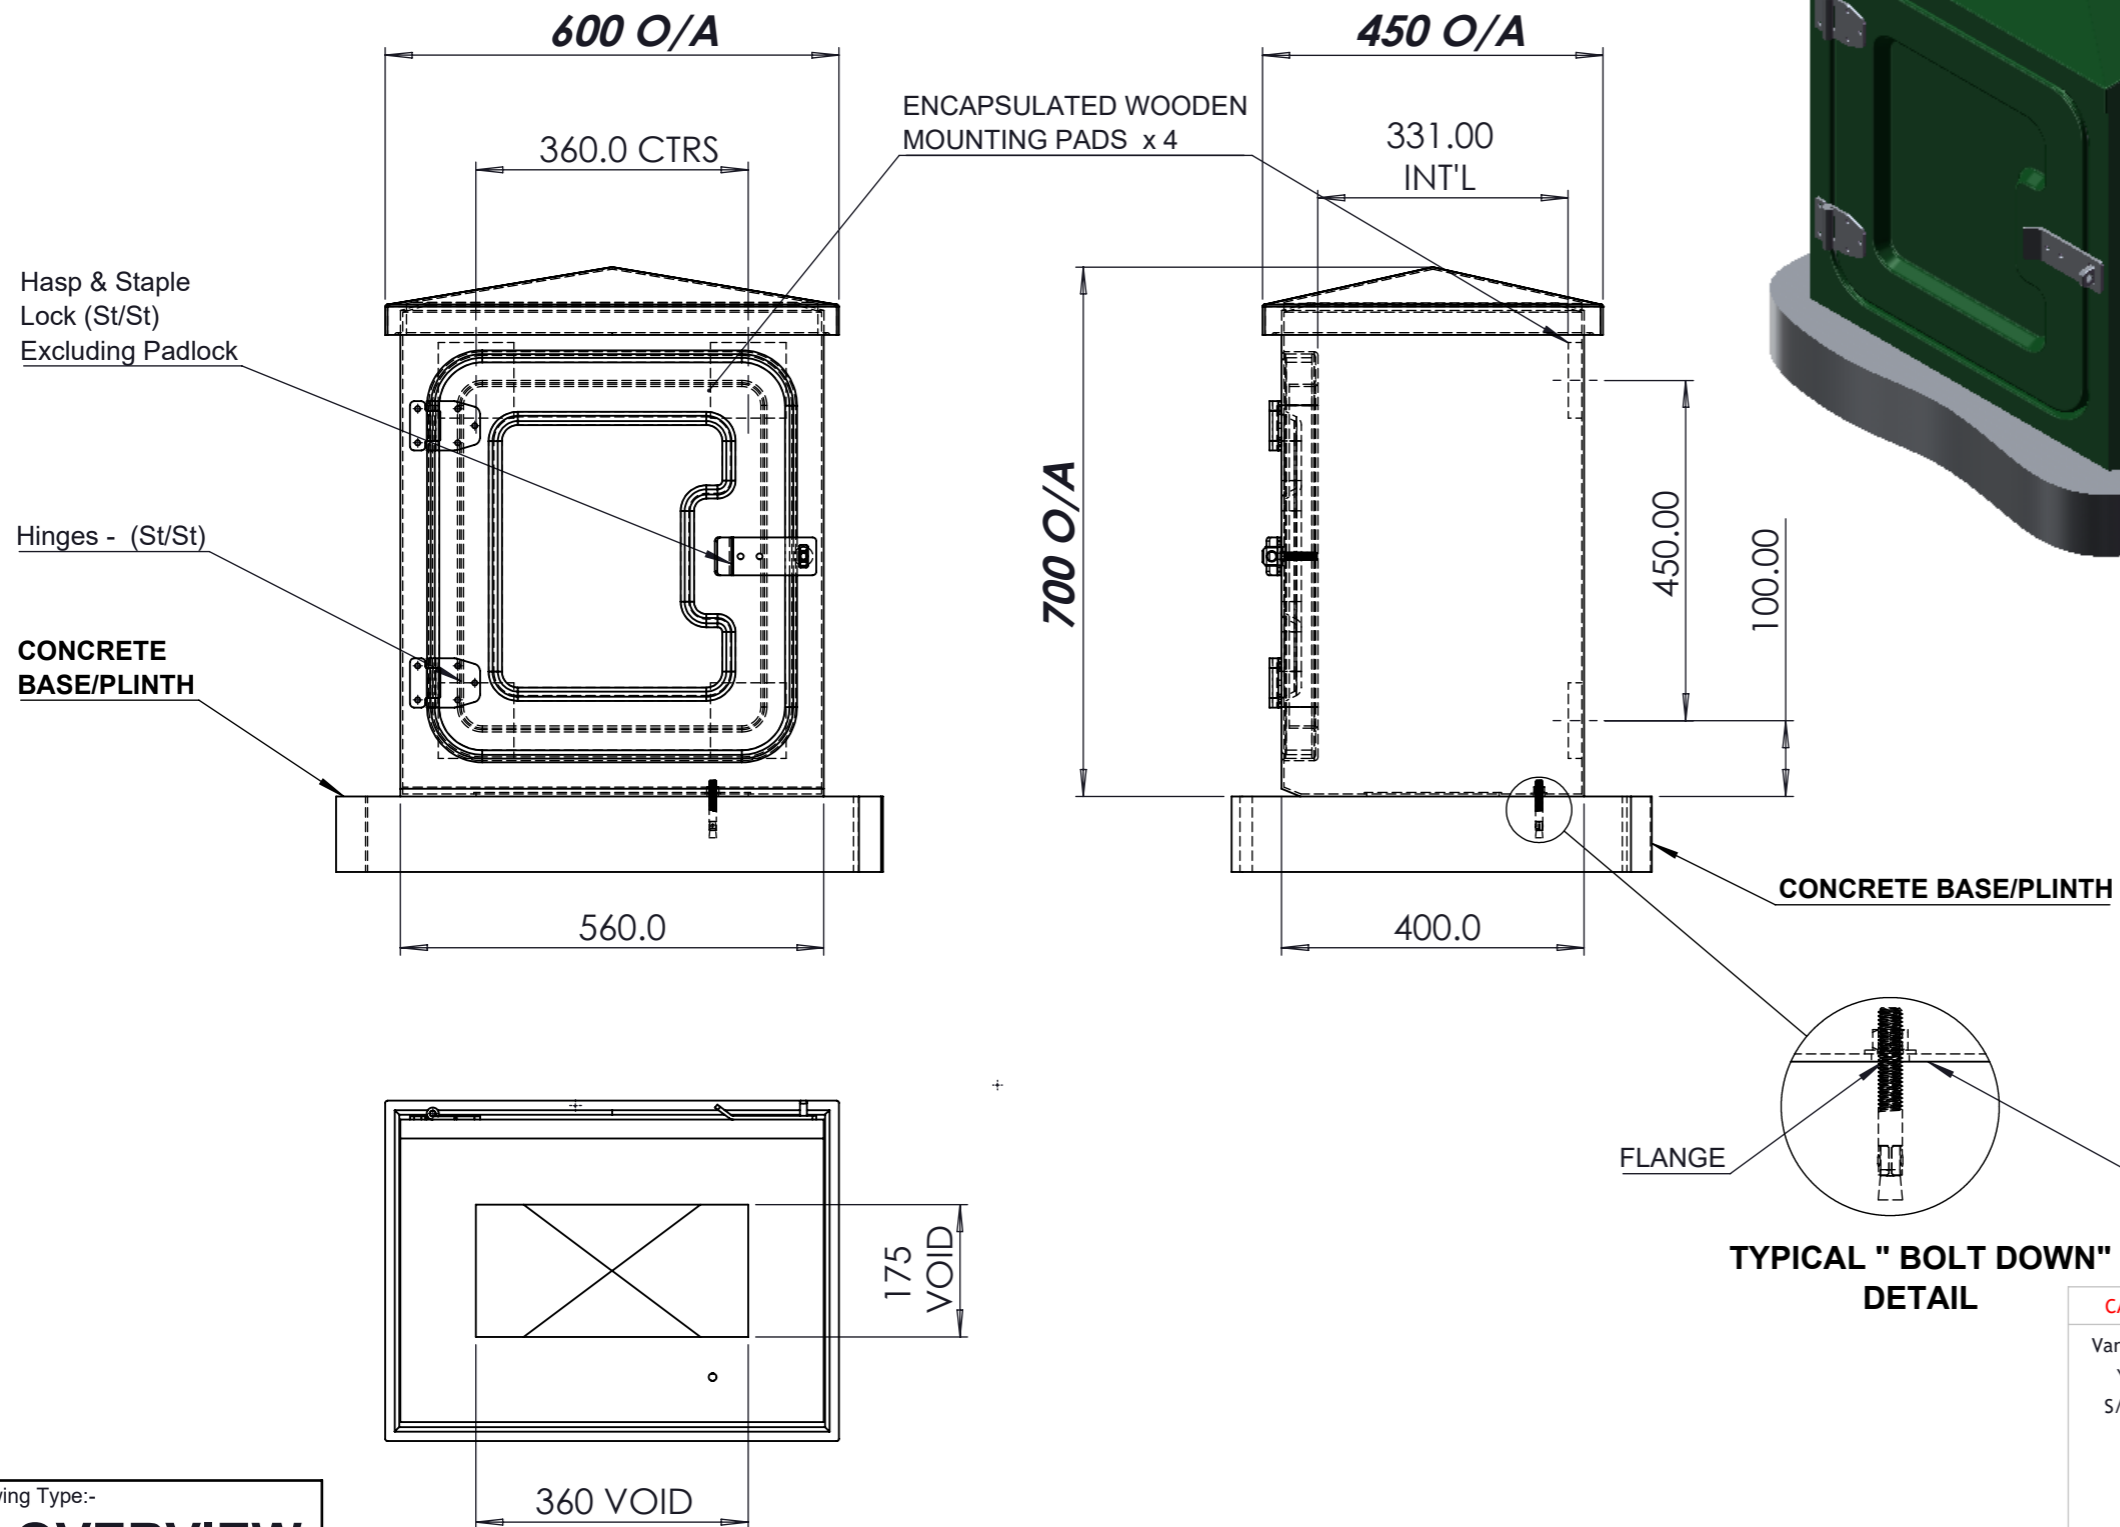

REVISIONS

REV.	DESCRIPTION	DATE	APPROVED
1	First Issue	05-02-18	
2	Heating and lighting removed	01/05/2018	
3	Title block	21/10/20	

NOTE :-

- OTHER COLOURS AVAILABLE ON REQUEST.
- CONTACT OUR SALES DEPARTMENT
- ALL FINISHES ARE SMOOTH, NOT TEXTURED.

Kingsley Plastics Ltd, The Airfield, Winkleigh, Devon, EX19 8DW
T: 01837 83154 Sales@kingsleyplastics.co.uk www.kingsleyplastics.co.uk

Standard Finish & Colour Specifications :-

CARCASS		
SURFACE FINISH	EXTERIOR COLOUR	INTERIOR COLOUR
Smooth	RAL6005	RAL7035
ROOF		
SURFACE FINISH	EXTERIOR COLOUR	INTERIOR COLOUR
Smooth	RAL6005	RAL7035
DOOR SET		
SURFACE FINISH	EXTERIOR COLOUR	INTERIOR COLOUR
Smooth	RAL6005	RAL7035

Customer Details:

Customer: -
Project Name: -
Customer Ref: -
Customer Ref Rev: -

Specification Summary:

Construction :
Single Piece
Panel Construction / SR Rating :
-
Overall Door Specification Summary :
Single Skin
-
Overall Lock Specification Summary :
St/St Hasp & Staple
-
Overall Vent Specification Summary :
-
-
Roof Type & Construction :
4 way Pitch

Additional Notes :

Clear door opening access - 384 x 454mm. GRP thickness of 4mm generally and 6mm at stress points.

Drawing Title: **GRP Cabinet KD Range**

Drawn By: DJD First Drawn Date: 12.01.18

GRP Enclosure Weights & Dimensions:-			
INTERNAL Size (m) :-	W 554	D 331	H 637
EXTERNAL Size (m) :-	W 560	D 400	H 700

Enclosure Weight :- **18 Kg**

Drawing / Part No: **KD1** Current Rev: **4**

CABINET OPTIONS
Varnished Backboard
Yale Type Lock
S/S Hasp & Staple

Drawing Type:-
OVERVIEW
Sheet :-
1 OF 1